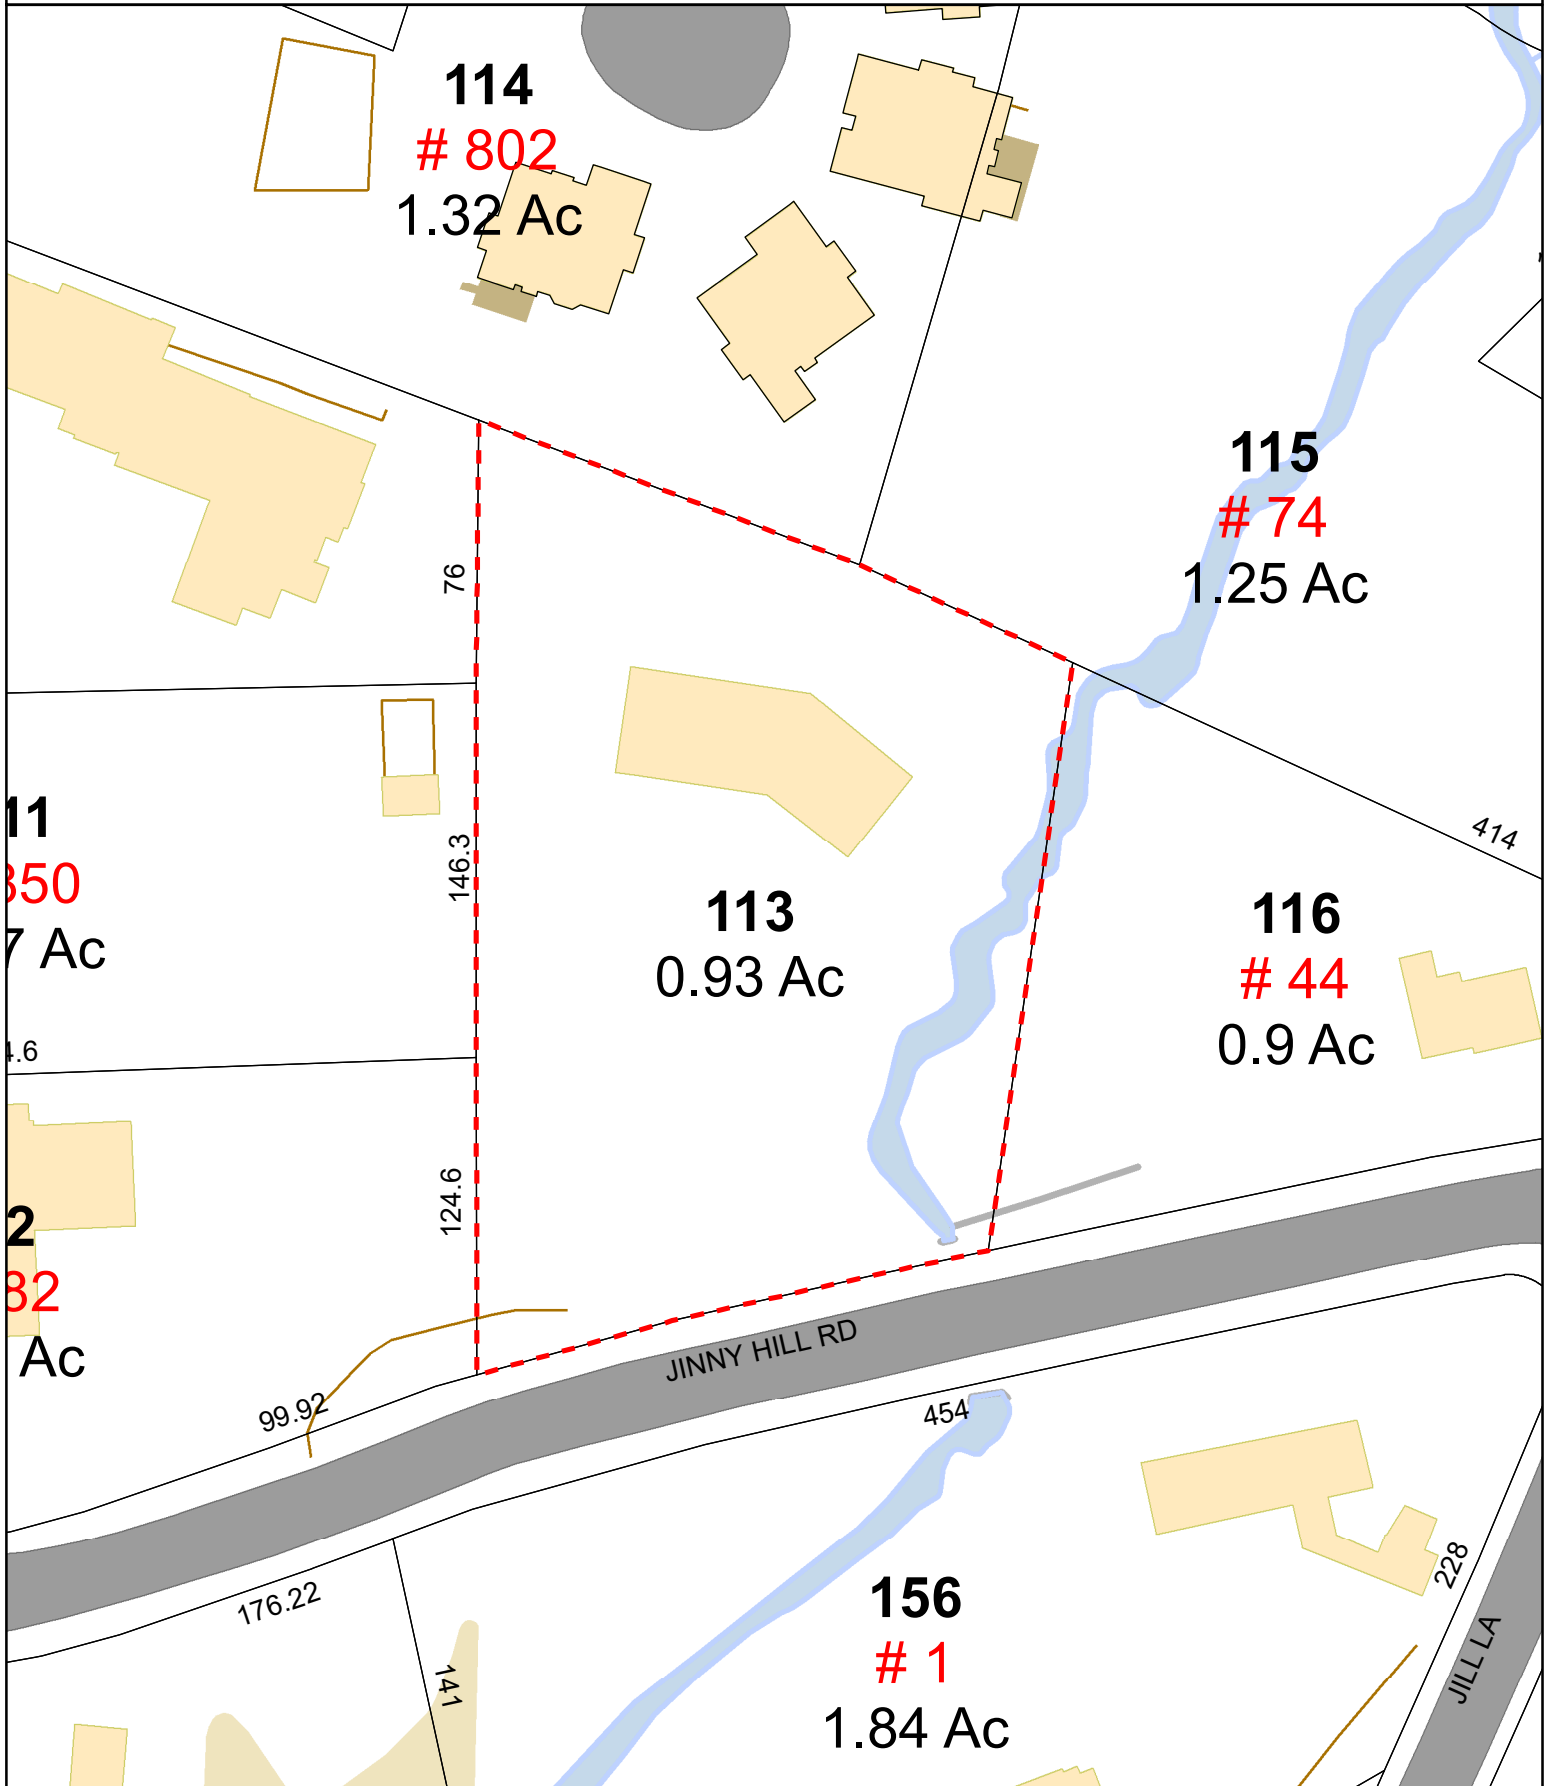

Town of Cheshire, Connecticut - Assessment Parcel Map

Parcel: 00833600

Location: JINNY HILL RD

Approximate Scale: 1 inch = 75 feet

Map Produced: July 2021

Disclaimer: This map is for informational purposes only. All information is subject to verification by any user. The Town of Cheshire and its mapping contractors assume no legal responsibility for the information contained herein.